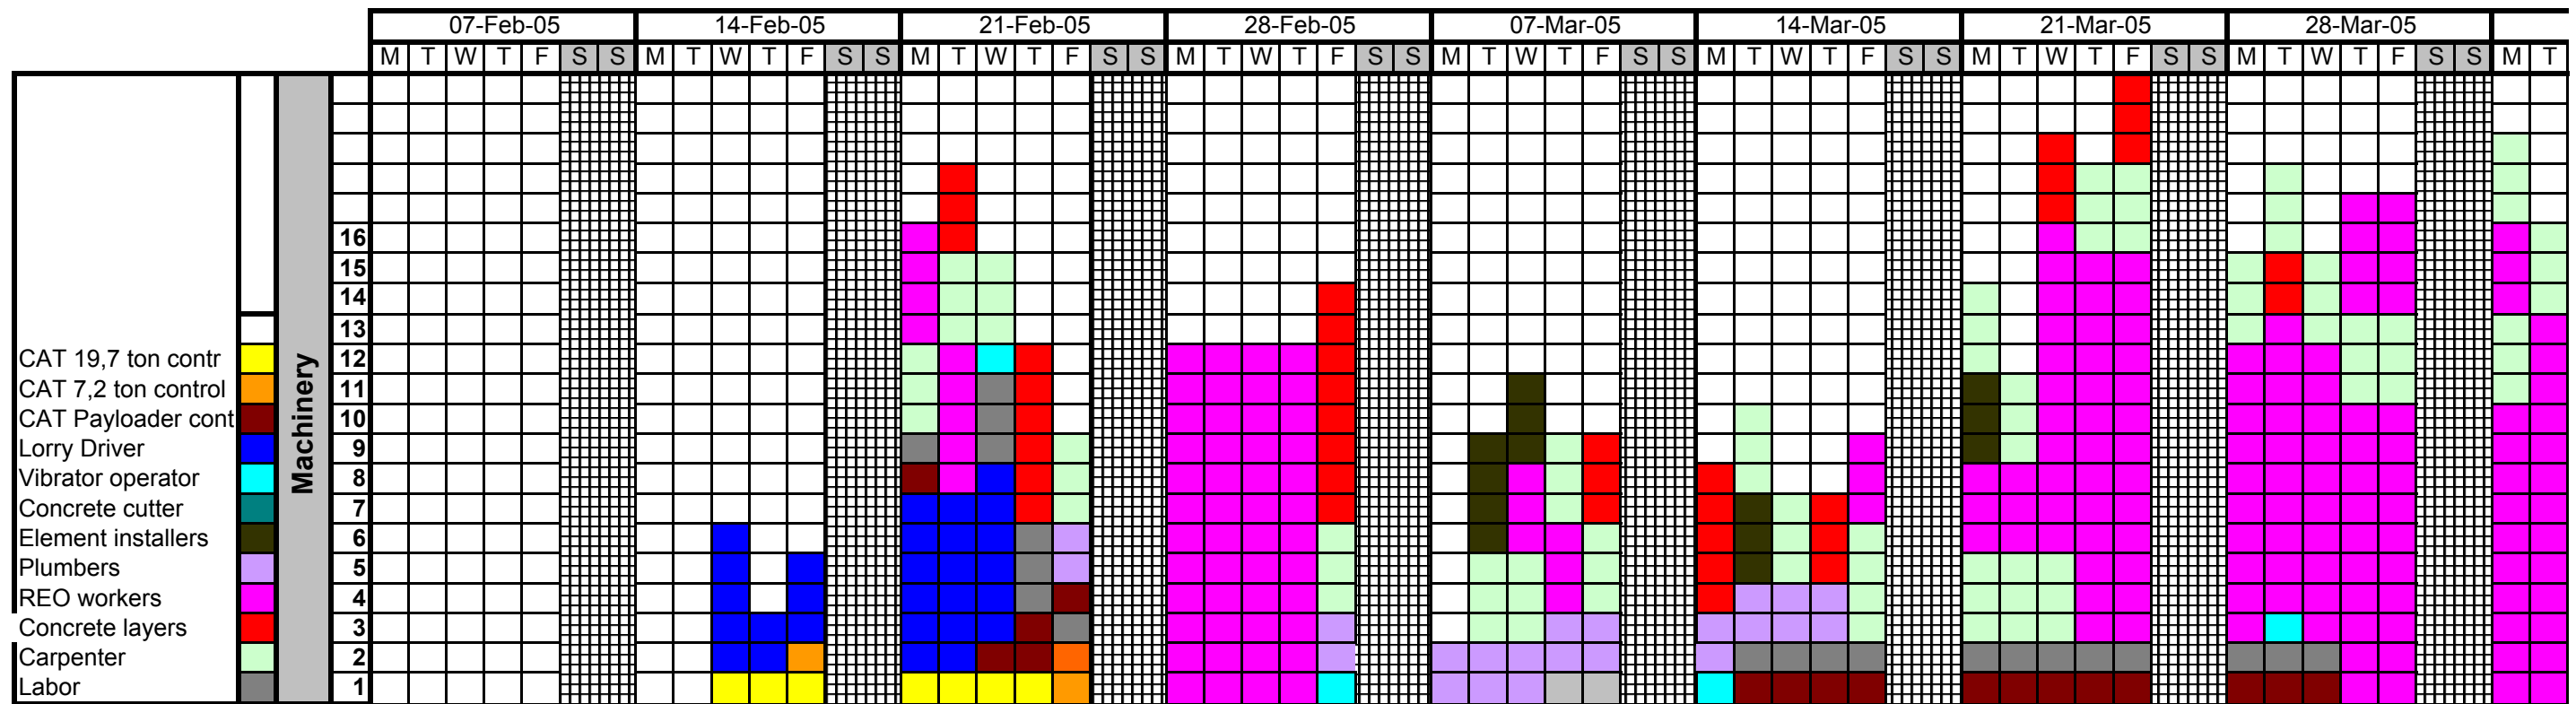

Machinery Manpower Plan

Snave construction
38 Grace Avenue
Mt. Maunganui
Tauranga

MACHINERY

MANPOWER