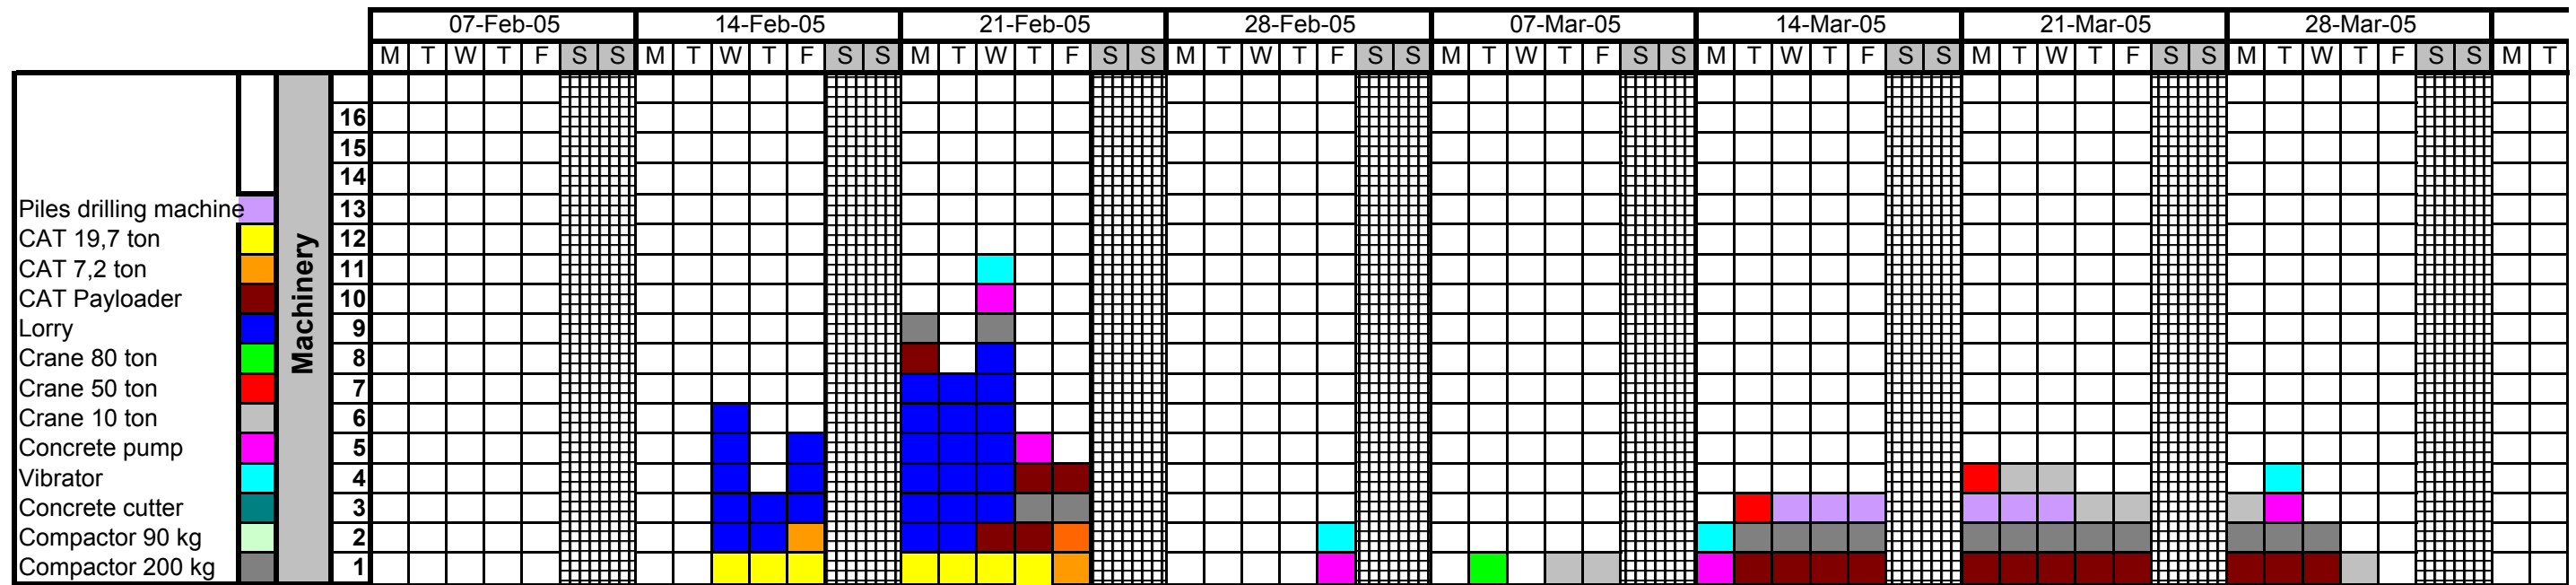

# Machinery Manpower Plan

Snave construction  
38 Grace Avenue  
Mt. Maunganui  
Tauranga

## MACHINERY

## MANPOWER